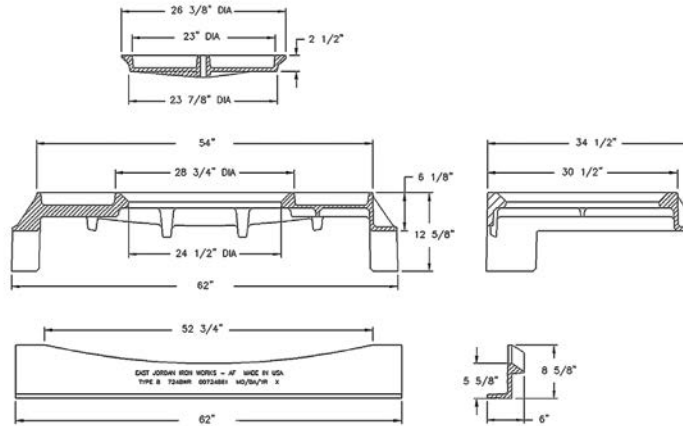

7248 CATCH BASIN INLET

Heavy duty
3 piece unit
Concrete filled

7250 CATCH BASIN CURB INLET

Heavy duty
Approximate 225 sq. in. open area

Supplied By:

**TRENCHDRAIN
SUPPLY**

877-903-7246

www.trenchdrainsupply.com