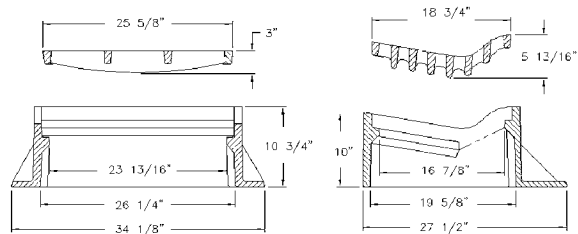

7248 CATCH BASIN INLET

Heavy duty
3 piece unit
Concrete filled

7250 CATCH BASIN CURB INLET

Heavy duty
Approximate 225 sq. in. open area

Supplied By:

**TRENCHDRAIN
SUPPLY**

877-903-7246

www.trenchdrainsupply.com